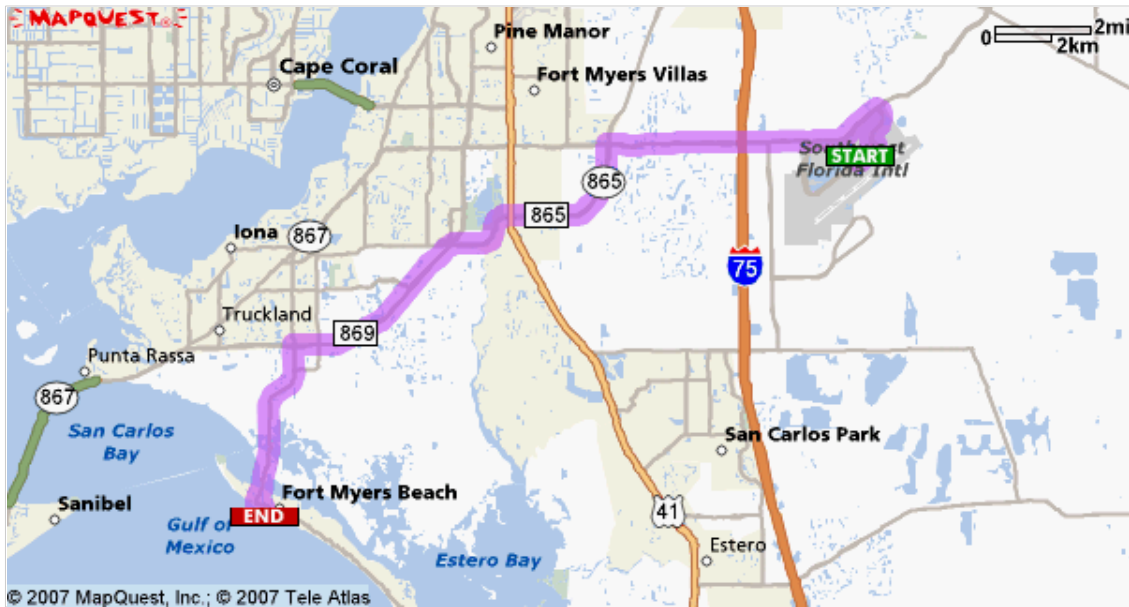

Start: Southwest Florida International Airport (RSW):
 239-768-1000
 16000 Chamberlin Pkwy #
 8671, Fort Myers, FL 33913, US

End: 1240 Estero Blvd
 Fort Myers Beach, FL
 33931-2709, US

Notes:

Directions	Distance
Total Est. Time: 30 minutes Total Est. Distance: 18.58 miles	
1: Start out going NORTHEAST on CHAMBERLIN PKWY toward PAUL J DOHERTY PKWY.	0.5 miles
2: Turn SLIGHT LEFT onto PAUL J DOHERTY PKWY.	0.7 miles
3: Turn LEFT onto DANIELS PKWY.	5.7 miles
4: Turn LEFT onto BEN C PRATT PKWY / SIX MILE CYPRESS PKWY / CR-865 S. Continue to follow BEN C PRATT PKWY / SIX MILE CYPRESS PKWY.	2.8 miles
5: Stay STRAIGHT to go onto GLADIOLUS DR / CR-865 S.	1.4 miles
6: Turn SLIGHT LEFT onto SUMMERLIN RD / CR-869 S.	3.8 miles
7: Turn LEFT onto SAN CARLOS BLVD / FL-865.	3.0 miles
8: SAN CARLOS BLVD / FL-865 becomes ESTERO BLVD / CR-865.	0.1 miles
9: End at 1240 Estero Blvd Fort Myers Beach, FL 33931-2709, US	
Total Est. Time: 30 minutes Total Est. Distance: 18.58 miles	

Start:
Southwest Florida International Airport (RSW): 239-768-1000
16000 Chamberlin Pkwy # 8671, Fort Myers, FL 33913, US

End:
1240 Estero Blvd
Fort Myers Beach, FL 33931-2709, US

All rights reserved. Use Subject to License/Copyright