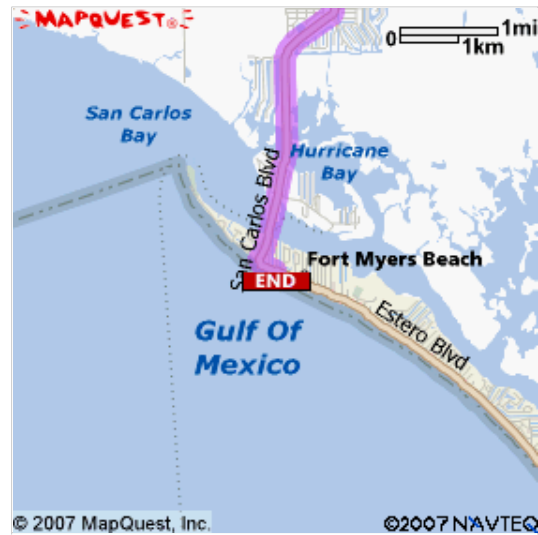

Start: Southwest Florida International Airport (RSW):
 239-768-1000
 16000 Chamberlin Pkwy #
 8671, Fort Myers, FL 33913, US

End: 1240 Estero Blvd
 Fort Myers Beach, FL
 33931-2709, US

Notes:

Directions	Distance
Total Est. Time: 30 minutes Total Est. Distance: 18.58 miles	
1: Start out going NORTHEAST on CHAMBERLIN PKWY toward PAUL J DOHERTY PKWY.	0.5 miles
2: Turn SLIGHT LEFT onto PAUL J DOHERTY PKWY.	0.7 miles
3: Turn LEFT onto DANIELS PKWY.	5.7 miles
4: Turn LEFT onto BEN C PRATT PKWY / SIX MILE CYPRESS PKWY / CR-865 S. Continue to follow BEN C PRATT PKWY / SIX MILE CYPRESS PKWY.	2.8 miles
5: Stay STRAIGHT to go onto GLADIOLUS DR / CR-865 S.	1.4 miles
6: Turn SLIGHT LEFT onto SUMMERLIN RD / CR-869 S.	3.8 miles
7: Turn LEFT onto SAN CARLOS BLVD / FL-865.	3.0 miles
8: SAN CARLOS BLVD / FL-865 becomes ESTERO BLVD / CR-865.	0.1 miles
9: End at 1240 Estero Blvd Fort Myers Beach, FL 33931-2709, US	
Total Est. Time: 30 minutes Total Est. Distance: 18.58 miles	

Start:
Southwest Florida International Airport (RSW): 239-768-1000
16000 Chamberlin Pkwy # 8671, Fort Myers, FL 33913, US

End:
1240 Estero Blvd
Fort Myers Beach, FL 33931-2709, US

All rights reserved. Use Subject to License/Copyright