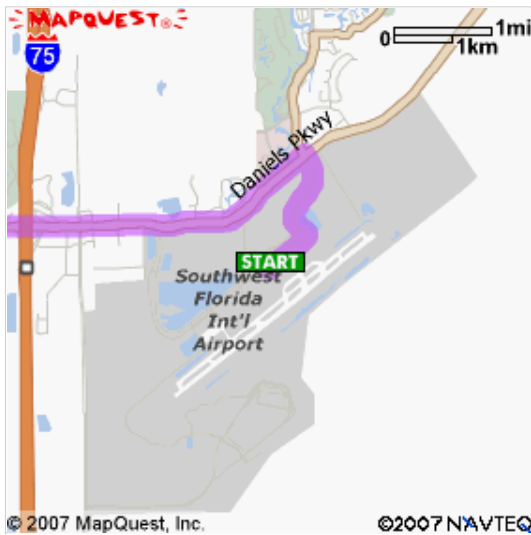

Start: Southwest Florida International Airport (RSW):
 239-768-1000
 16000 Chamberlin Pkwy #
 8671, Fort Myers, FL 33913, US

End: 1240 Estero Blvd
 Fort Myers Beach, FL
 33931-2709, US

Notes:

Directions	Distance
Total Est. Time: 30 minutes Total Est. Distance: 18.58 miles	
1: Start out going NORTHEAST on CHAMBERLIN PKWY toward PAUL J DOHERTY PKWY.	0.5 miles
2: Turn SLIGHT LEFT onto PAUL J DOHERTY PKWY.	0.7 miles
3: Turn LEFT onto DANIELS PKWY.	5.7 miles
4: Turn LEFT onto BEN C PRATT PKWY / SIX MILE CYPRESS PKWY / CR-865 S. Continue to follow BEN C PRATT PKWY / SIX MILE CYPRESS PKWY.	2.8 miles
5: Stay STRAIGHT to go onto GLADIOLUS DR / CR-865 S.	1.4 miles
6: Turn SLIGHT LEFT onto SUMMERLIN RD / CR-869 S.	3.8 miles
7: Turn LEFT onto SAN CARLOS BLVD / FL-865.	3.0 miles
8: SAN CARLOS BLVD / FL-865 becomes ESTERO BLVD / CR-865.	0.1 miles
9: End at 1240 Estero Blvd Fort Myers Beach, FL 33931-2709, US	
Total Est. Time: 30 minutes Total Est. Distance: 18.58 miles	

Start:
Southwest Florida International Airport (RSW): 239-768-1000
16000 Chamberlin Pkwy # 8671, Fort Myers, FL 33913, US

End:
1240 Estero Blvd
Fort Myers Beach, FL 33931-2709, US

All rights reserved. Use Subject to License/Copyright